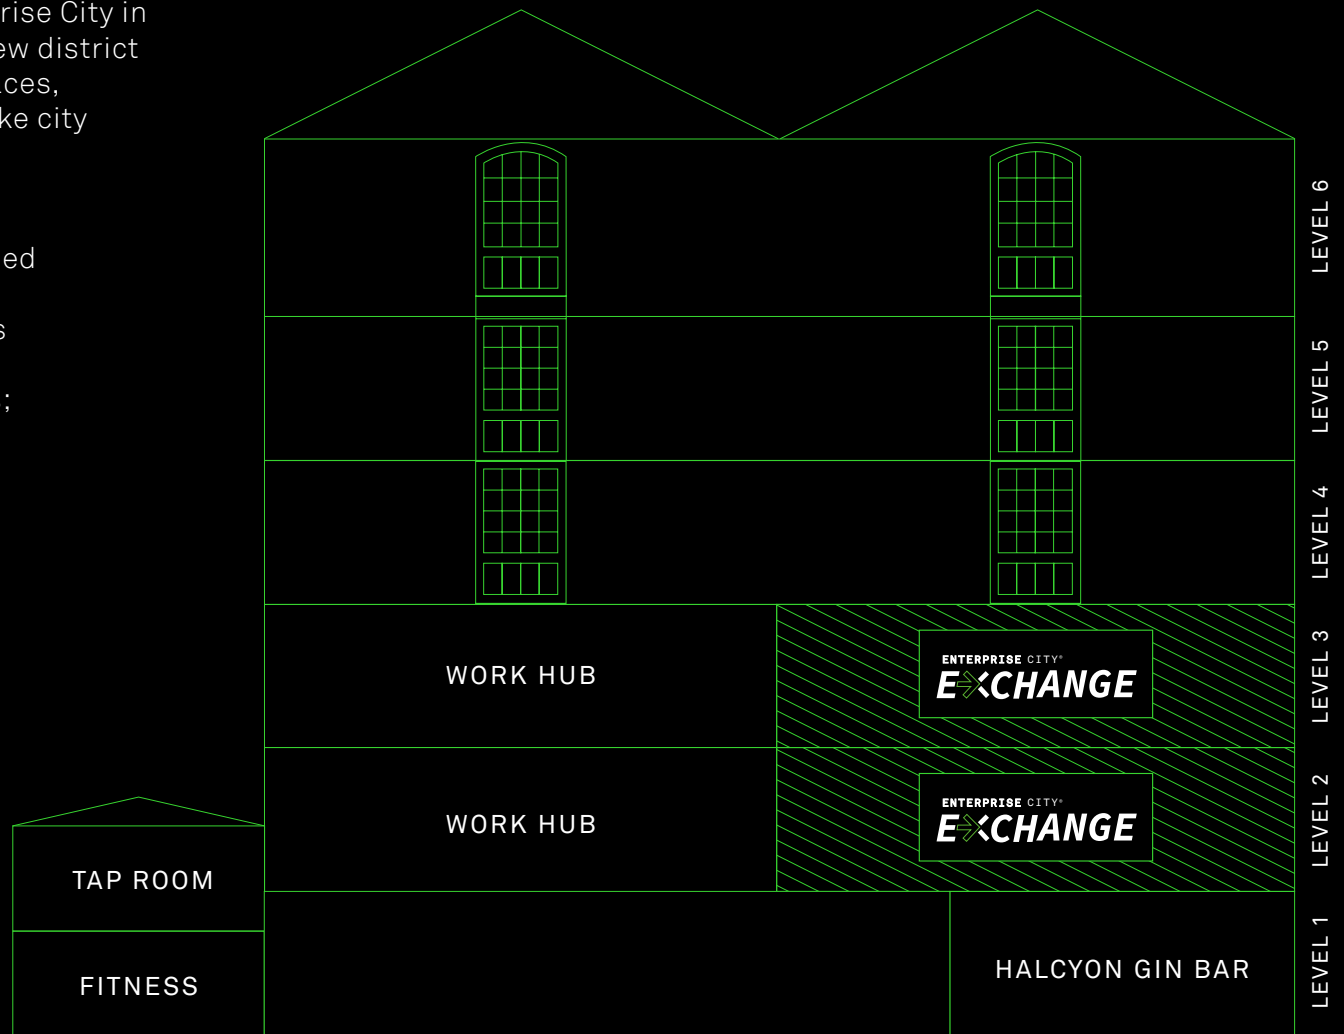

Exchange is located within the Bonded Warehouse at Enterprise City. The Bonded Warehouse inventory boasts a thriving community of like-minded and forward-thinking entrepreneurs; communicating, collaborating and working together in this unique hub environment - its truly unique and inspiring atmosphere.